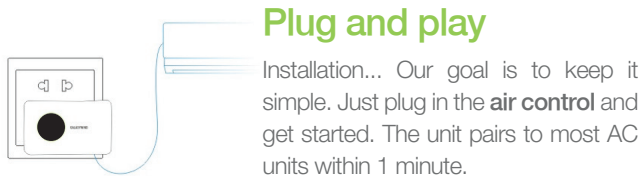

# air control

Intelligent temperature controller

The efergy **air control** allows you to control your air conditioner and monitor its energy consumption.

## Plug and play

Installation... Our goal is to keep it simple. Just plug in the **air control** and get started. The unit pairs to most AC units within 1 minute.