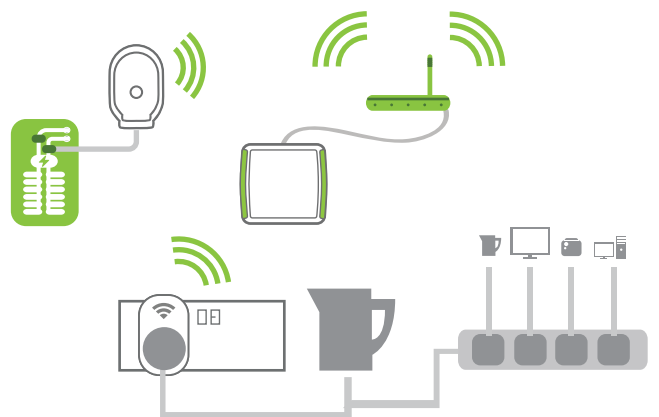

Use the engage hub to reduce your home energy use

The **engage online energy monitoring kit** includes 1 engage hub, 1 CT sensor, 1 transmitter and 3 engage sockets. It uses real time data to help you become more aware of how much electricity your home and individual appliances are using. With this knowledge you can make more informed choices about what, when and how to use the appliance according to your energy saving objectives. You can add up to 5 sockets to the engage system.

All the information you need!

Energy Now: See your home electrical consumption in real-time.

Budget: Set a target consumption for the month and monitor your progress.

Cost So Far: See how much you have spent today, this month or since a chosen date.

Demand/Usage History: Check through the days, weeks or months to compare your energy consumption.

Monitor up to 5 appliances: Learn how to watch over your home and monitor up to 5 appliance's energy consumption.

How it works

Our **engage online energy monitoring kit** is simple to install and use. A CT sensor is clipped onto the live feed cable of your breaker panel. A lead from the sensor is connected to the efergy transmitter. This transmitter wirelessly sends real-time data to the hub. The engage hub is connected to your internet router via an ethernet cable. The appliance is plugged into the engage socket which is then plugged into the home electrical socket. The **engage socket** sends a wireless signal to the hub that relays accurate consumption data instantly to the online platform.