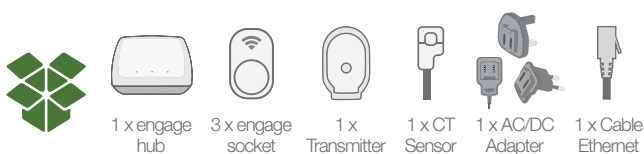

What's in the box

If you have any question about the engage, email us at: support@efergy.com

Sales & Distribution:

Email: sales@efergy.com

www.efergy.com